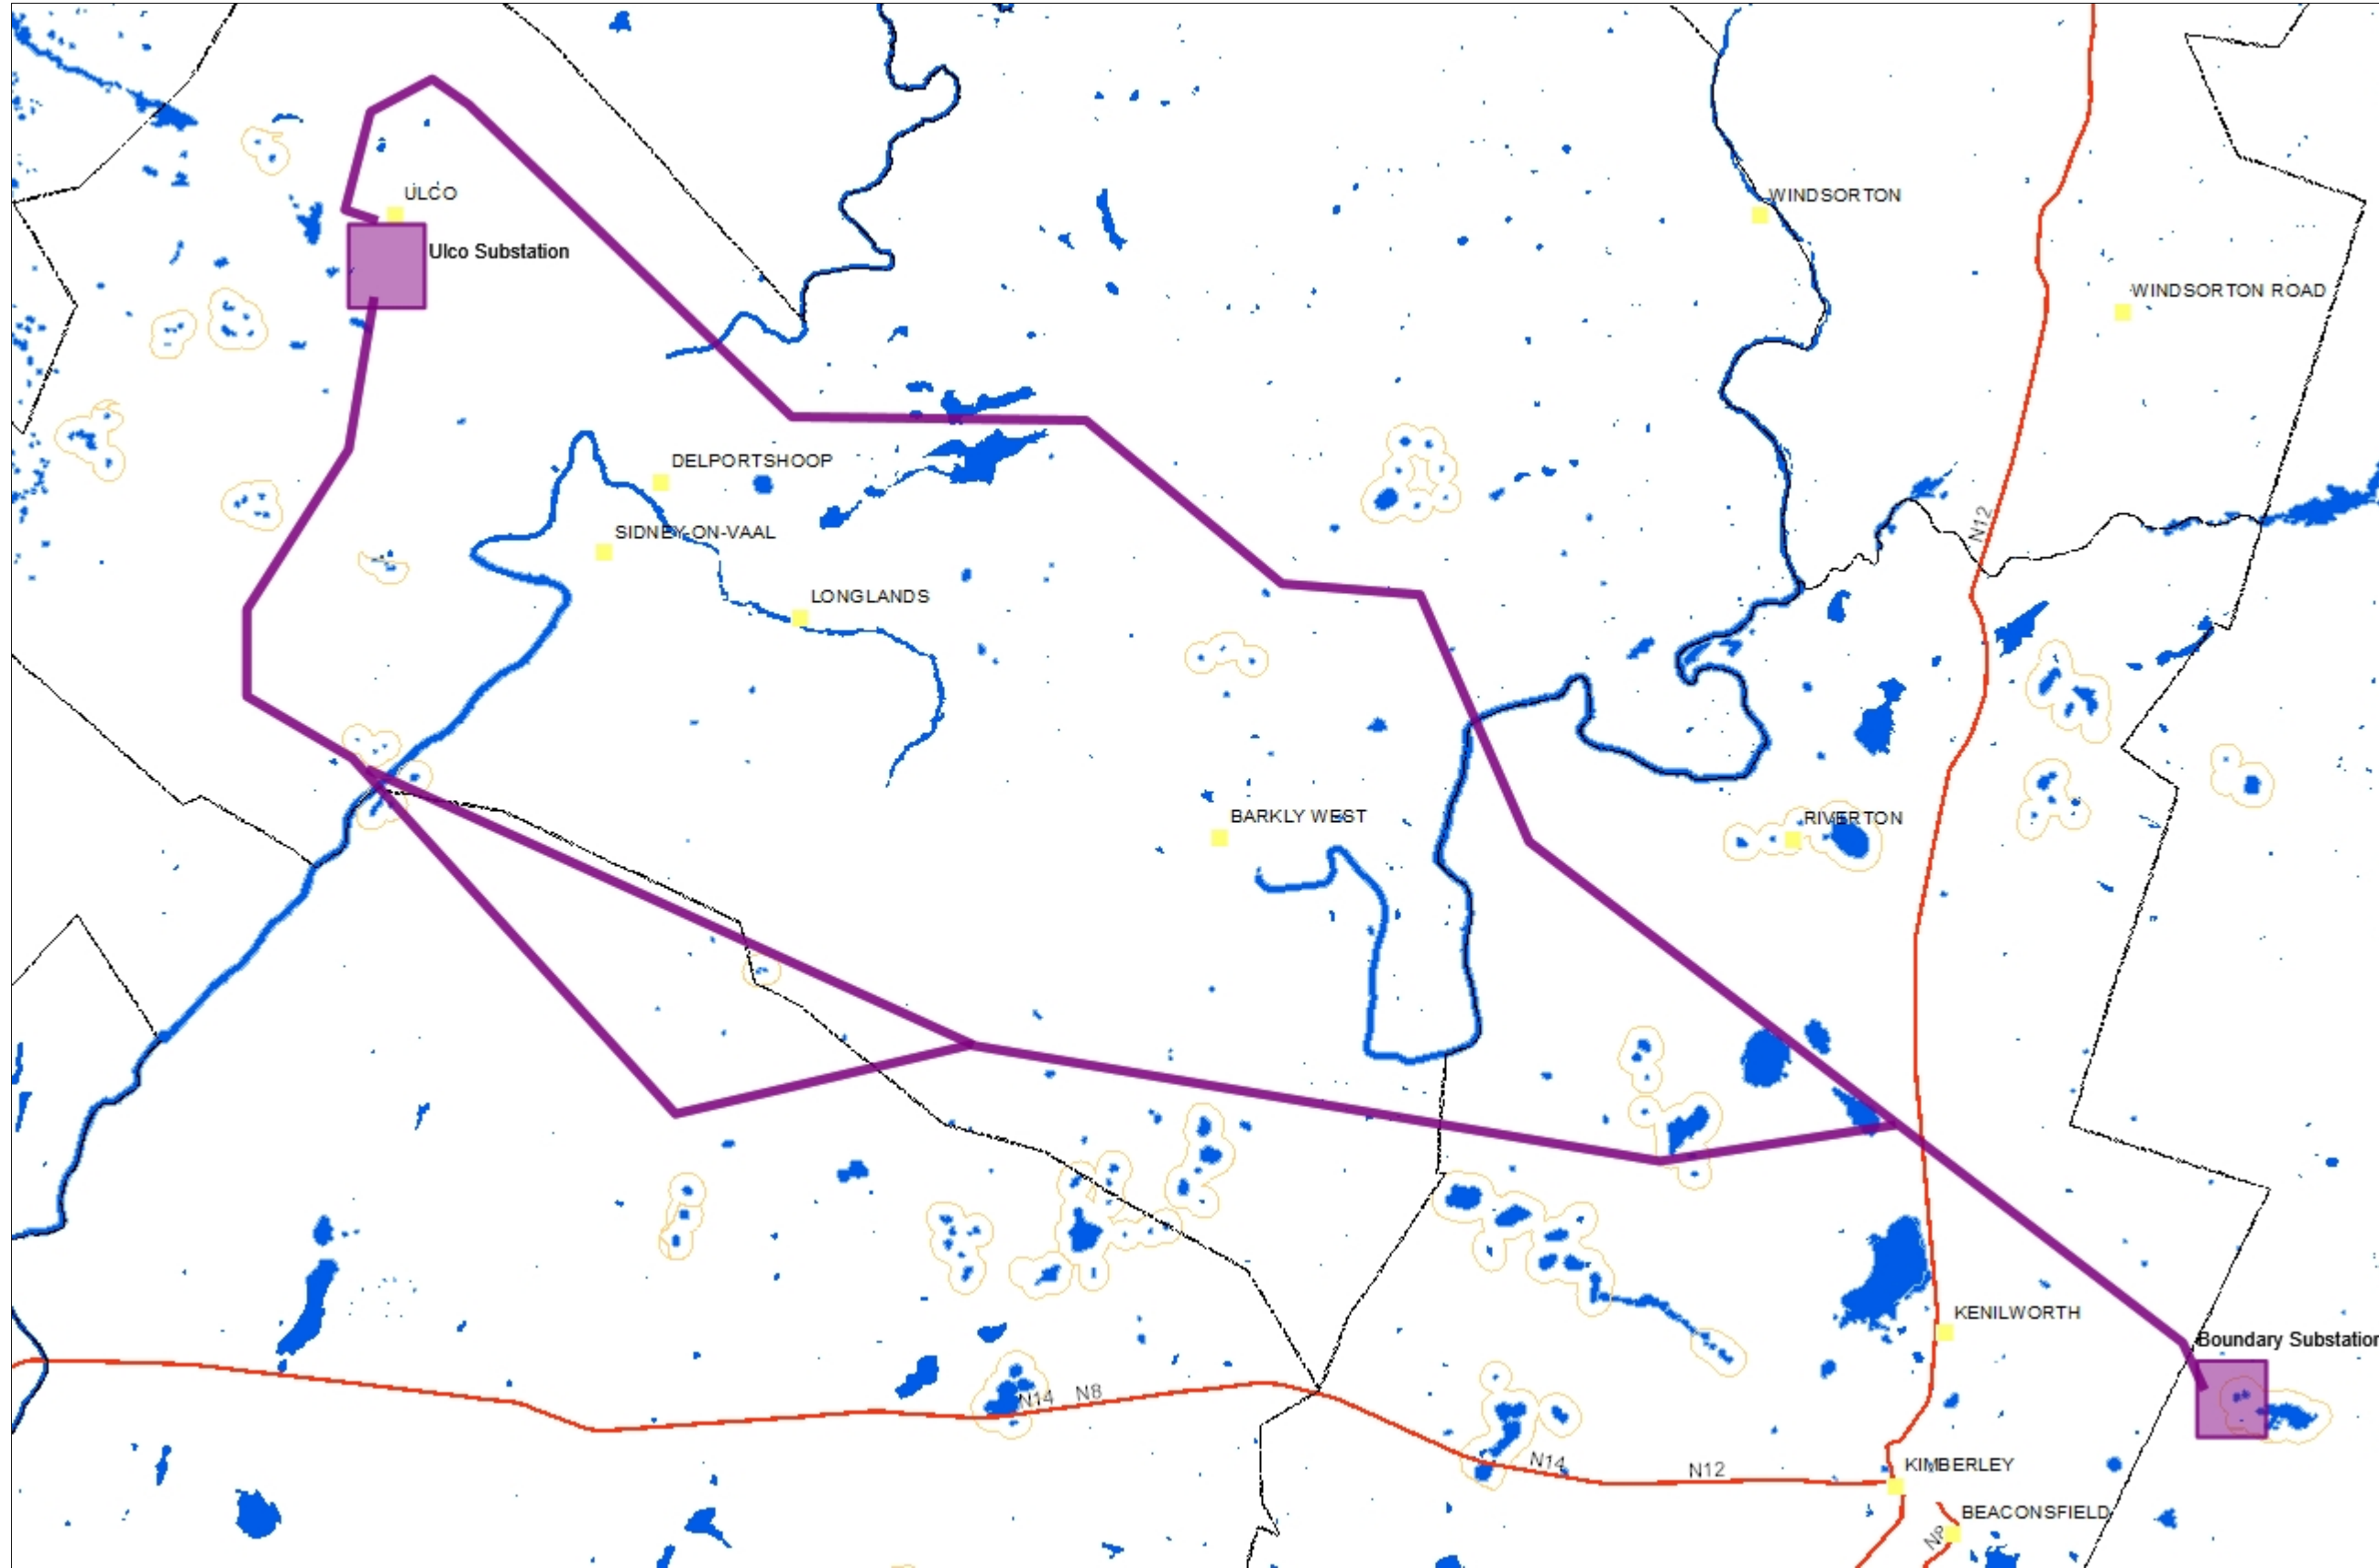

## National and Municipal Wetlands

### Description

Enter a description of the envisaged development (up to 100 words)

### Legend

- South Africa town points
- South African municipal boundaries 2009
- National roads
- Wetland clusters (NFEPA)
- National wetlands map 4 (NFEPA)
- RAMSAR

1: 286 546

14.6 0 7.28 14.6 Kilometers